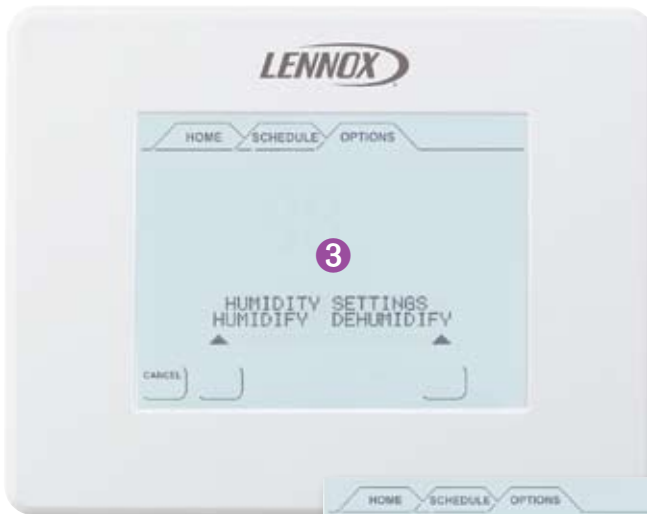

3 Humidify/dehumidify – Adjust humidity and temperature settings independently according to your specific needs

4 Contact Information – When it's time for service, a screen display tells you how to reach your local Lennox dealer or you can opt to have your dealer's information rotate on the homescreen