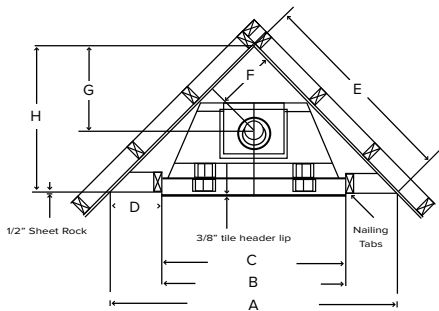

Corner Framing Dimensions (inches)

	LOUVERED		CLEAN VIEW CIRCULATING KIT (CVCK)	
	MQZDV3318	MQZDV3622	MQZDV3318	MQZDV3622
A	43 ³ / ₄ "	50 ¹⁵ / ₁₆ "	48 ⁷ / ₈ "	56"
B	33"	36 ³ / ₈ "	33 ⁷ / ₈ "	38 ⁷ / ₁₆ "
C	32 ¹ / ₂ "	36"	33 ⁹ / ₁₆ "	38 ¹ / ₁₆ "
D	5 ³ / ₈ "	7 ⁵ / ₁₆ "	7 ¹ / ₂ "	8 ³ / ₄ "
E	31"	36"	34 ⁹ / ₁₆ "	39 ⁵ / ₈ "
F	8 ¹ / ₂ "	11"	8 ¹ / ₂ "	11"
G	12"	15 ¹ / ₄ "	12"	15 ⁵ / ₈ "
H	21 ⁷ / ₈ "	25 ¹ / ₂ "	24 ⁷ / ₁₆ "	28"